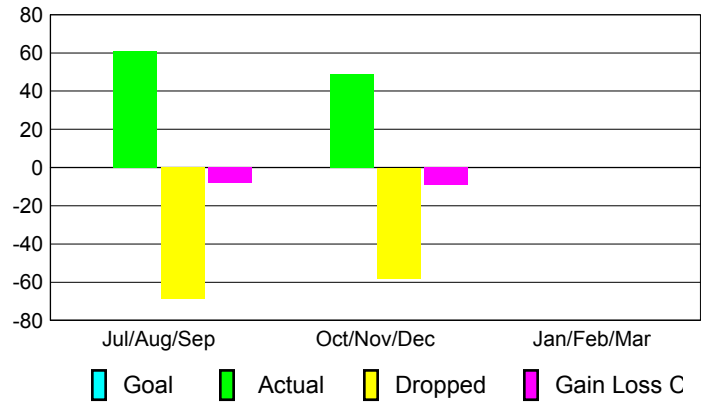

Club Results 2012-2013

Goal, New, Dropped, Gain/Loss

Comparison of Club Gain/Loss

Current Year Compared to the Previous Year

YTD Status Quo Clubs 2012-2013

Status Quo Clubs Compared to Status Quo Members

MEMBERSHIP

Membership Results
2012-2013

Membership
2011-2012

Month	Net Memb Goal	Actual New Memb	Actual Dropped Memb	Gain/Loss of Memb	Gain/Loss of Memb
Jul/Aug/Sep	0	61	-69	-8	-39
Oct/Nov/Dec	0	49	-58	-9	4
Jan/Feb/Mar	0	0	0	0	-9
Totals	0	110	-127	-17	-44

Membership Results 2012-2013

Goal, New, Dropped, Gain/Loss

Comparison of Membership Gain/Loss

Current Year Compared to the Previous Year

Gender Comparison 2012-2013

Jul/Aug/Sep

Oct/Nov/Dec

Jan/Feb/Mar