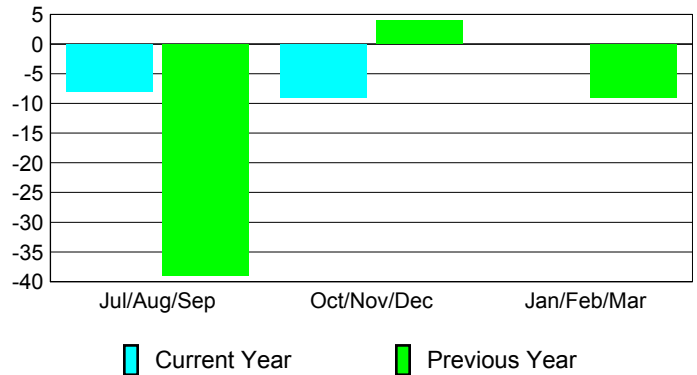

Membership Results
2012-2013

Membership
2011-2012

Month	Net Memb Goal	Actual New Memb	Actual Dropped Memb	Gain/Loss of Memb	Gain/Loss of Memb
Jul/Aug/Sep	0	61	-69	-8	-39
Oct/Nov/Dec	0	49	-58	-9	4
Jan/Feb/Mar	0	0	0	0	-9
Totals	0	110	-127	-17	-44

Membership Results 2012-2013

Goal, New, Dropped, Gain/Loss

Comparison of Membership Gain/Loss

Current Year Compared to the Previous Year

Gender Comparison 2012-2013

Jul/Aug/Sep

Oct/Nov/Dec

Jan/Feb/Mar