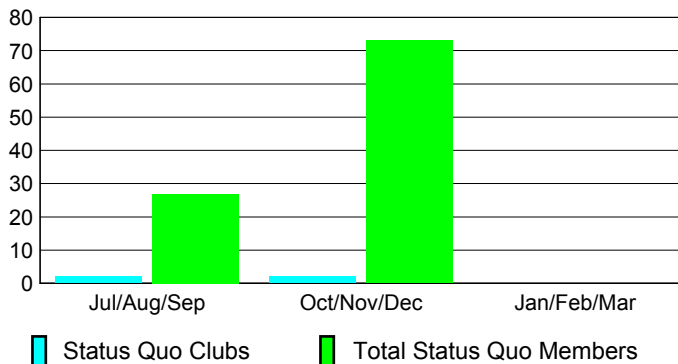

2012-2013 GMT Reports for District (or Undistricted) **District 20 K1**

GMT: EDWARD J LECIUS

Location: NEW YORK

GMT CA: 1

CLUBS

Club Results
2012-2013

Clubs
2011-2012

Month	New Club Goal	Actual New Clubs	Actual Dropped Clubs	Gain/Loss of Clubs	Gain/Loss of Clubs
Jul/Aug/Sep	0	0	0	0	0
Oct/Nov/Dec	0	0	0	0	1
Jan/Feb/Mar	0	0	0	0	0
Totals	0	0	0	0	1

Club Results 2012-2013

Goal, New, Dropped, Gain/Loss

Comparison of Club Gain/Loss

Current Year Compared to the Previous Year

YTD Status Quo Clubs 2012-2013

Status Quo Clubs Compared to Status Quo Members

MEMBERSHIP

Membership Results
2012-2013

Membership
2011-2012

Month	Net Memb Goal	Actual New Memb	Actual Dropped Memb	Gain/Loss of Memb	Gain/Loss of Memb
Jul/Aug/Sep	0	61	-69	-8	-39
Oct/Nov/Dec	0	49	-58	-9	4
Jan/Feb/Mar	0	0	0	0	-9
Totals	0	110	-127	-17	-44